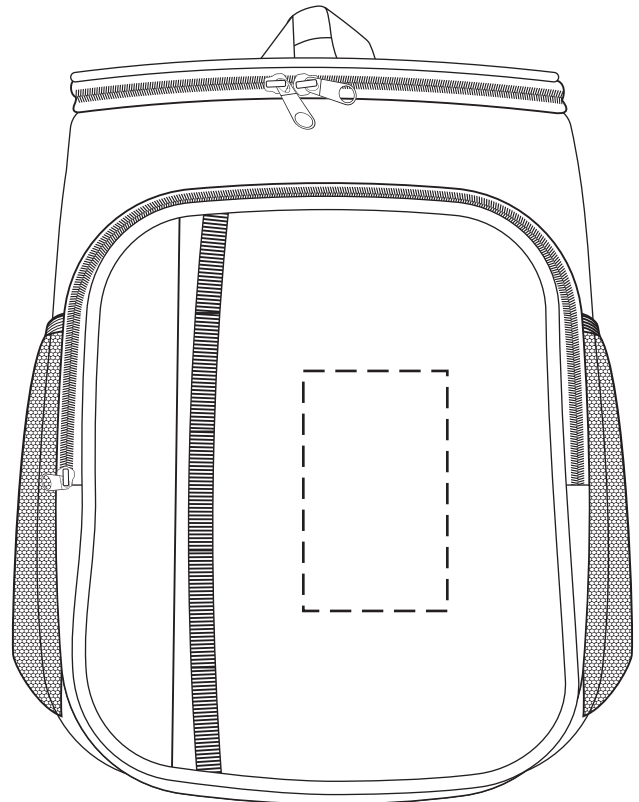

**SCREEN
50% FOR VIEWING**

3-1/4" x 5-1/2" Front
(SCREEN) One Color Only

**HEAT TRANSFER
50% FOR VIEWING**

3" x 5" Front
(HEAT TRANSFER)

25% FOR VIEWING

Woodland Cooler Backpack
WBA-WD23 - FRONT - SCREEN

25% FOR VIEWING

Woodland Cooler Backpack
WBA-WD23 - FRONT - HEAT TRANSFER

Item #	Description
WBA-WD23	Woodland Cooler Backpack

Your artwork will be sized to max imprint area unless otherwise requested. Due to the orientation of some logos, your artwork may be sized smaller than the imprint area listed here or in the catalog to achieve a uniform, non-distorted imprint.