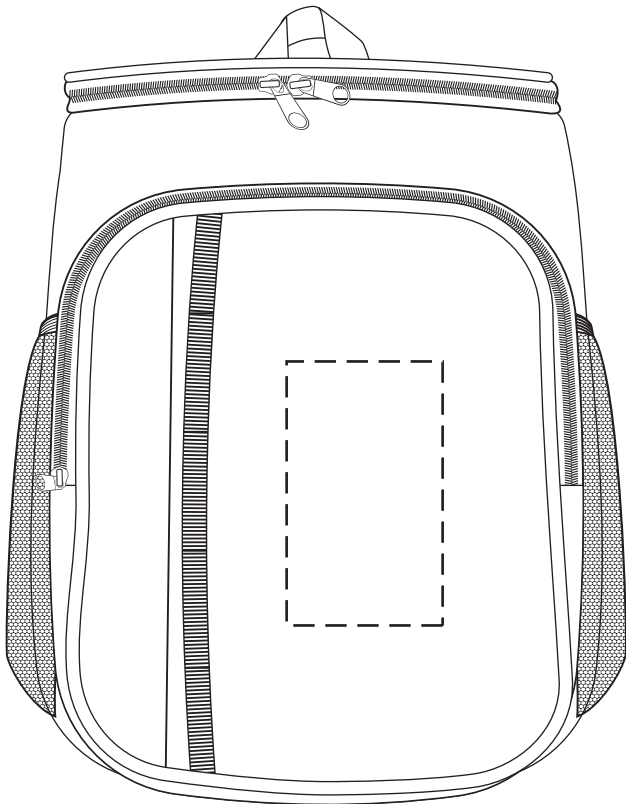

**SCREEN
50% FOR VIEWING**

3-1/4" x 5-1/2" Front
(SCREEN) One Color Only

**HEAT TRANSFER
50% FOR VIEWING**

3" x 5" Front
(HEAT TRANSFER)

25% FOR VIEWING

Woodland Cooler Backpack
WBA-WD23 - FRONT - SCREEN

25% FOR VIEWING

Woodland Cooler Backpack
WBA-WD23 - FRONT - HEAT TRANSFER

Item #	Description
WBA-WD23	Woodland Cooler Backpack

Your artwork will be sized to max imprint area unless otherwise requested. Due to the orientation of some logos, your artwork may be sized smaller than the imprint area listed here or in the catalog to achieve a uniform, non-distorted imprint.