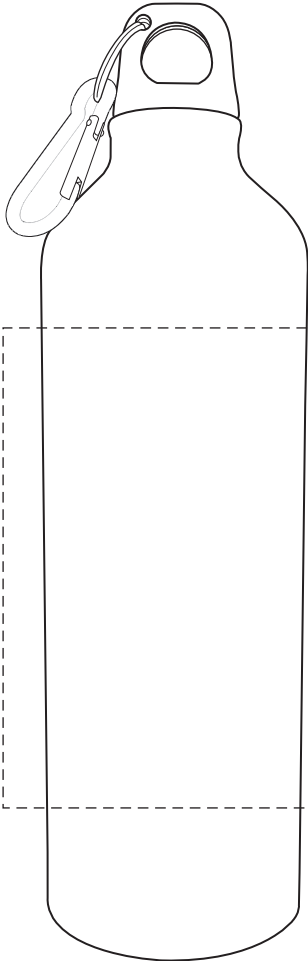

Either Side
(Screen/Digital) - 50% For Viewing

3.5" x 5"

SEAMLESS FULL WRAP (NO GAPS)
(DIGITAL PRINTING ONLY) - 50% For Viewing

9" x 5"

Atrium 25oz
Aluminum Bottle
DBT-AT19
50% For Viewing
Front

Wrap (Screen/Digital) - 50% For Viewing

1/2 GAP ON BACK SIDE

8.5" x 5"

2 Sided Wrap (Screen/Digital) - 50% For Viewing

3.5" x 5"

3.5" x 5"

Item #	Description
DBT-AT19	ATRIUM 25 OZ ALUMINUM BOTTLE

Your artwork will be sized to max imprint area unless otherwise requested. Due to the orientation of some logos, your artwork may be sized smaller than the imprint area listed here or in the catalog to achieve a uniform, non-distorted imprint.