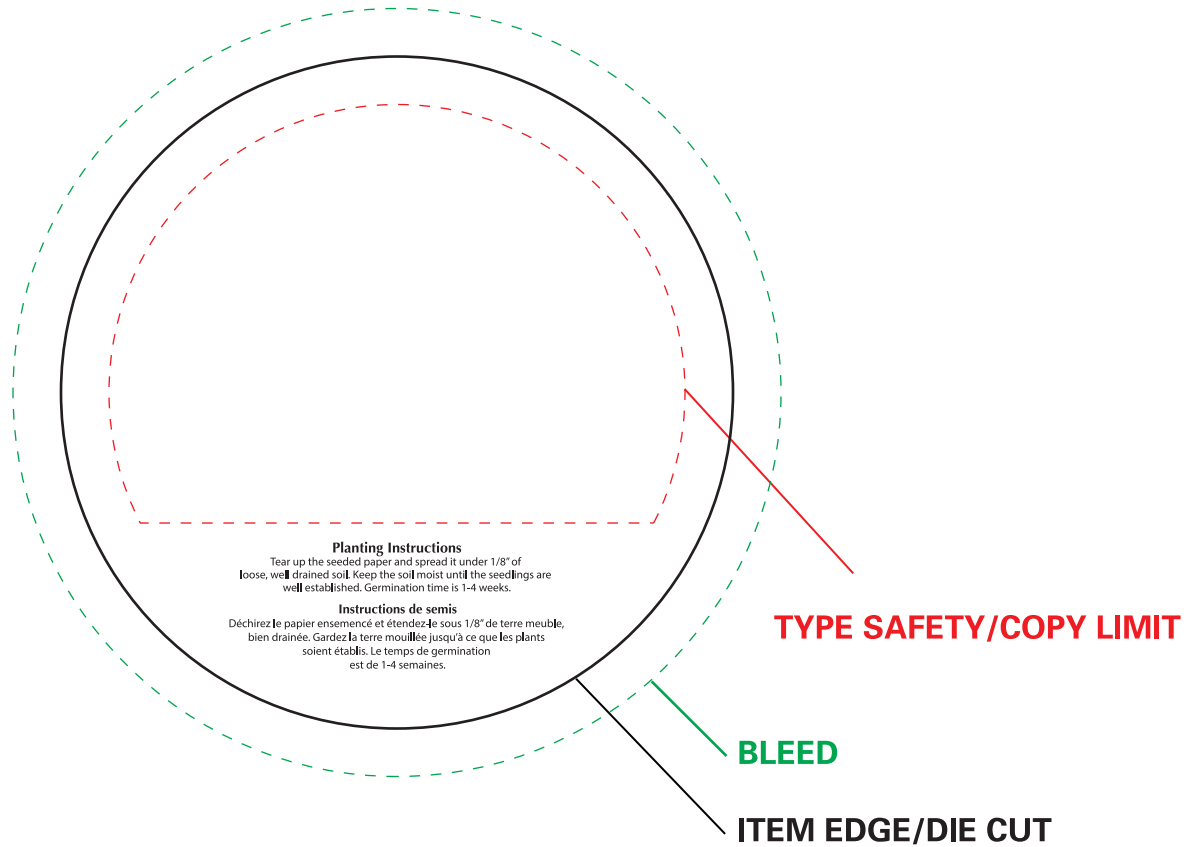

Direct Print Seeded Paper Coaster - 3.5" round

Imprint size: 3" round

PLANING INSTRUCTIONS ON FRONT ONLY.

PRINTED ON BACK FOR ADDITIONAL CHARGE.