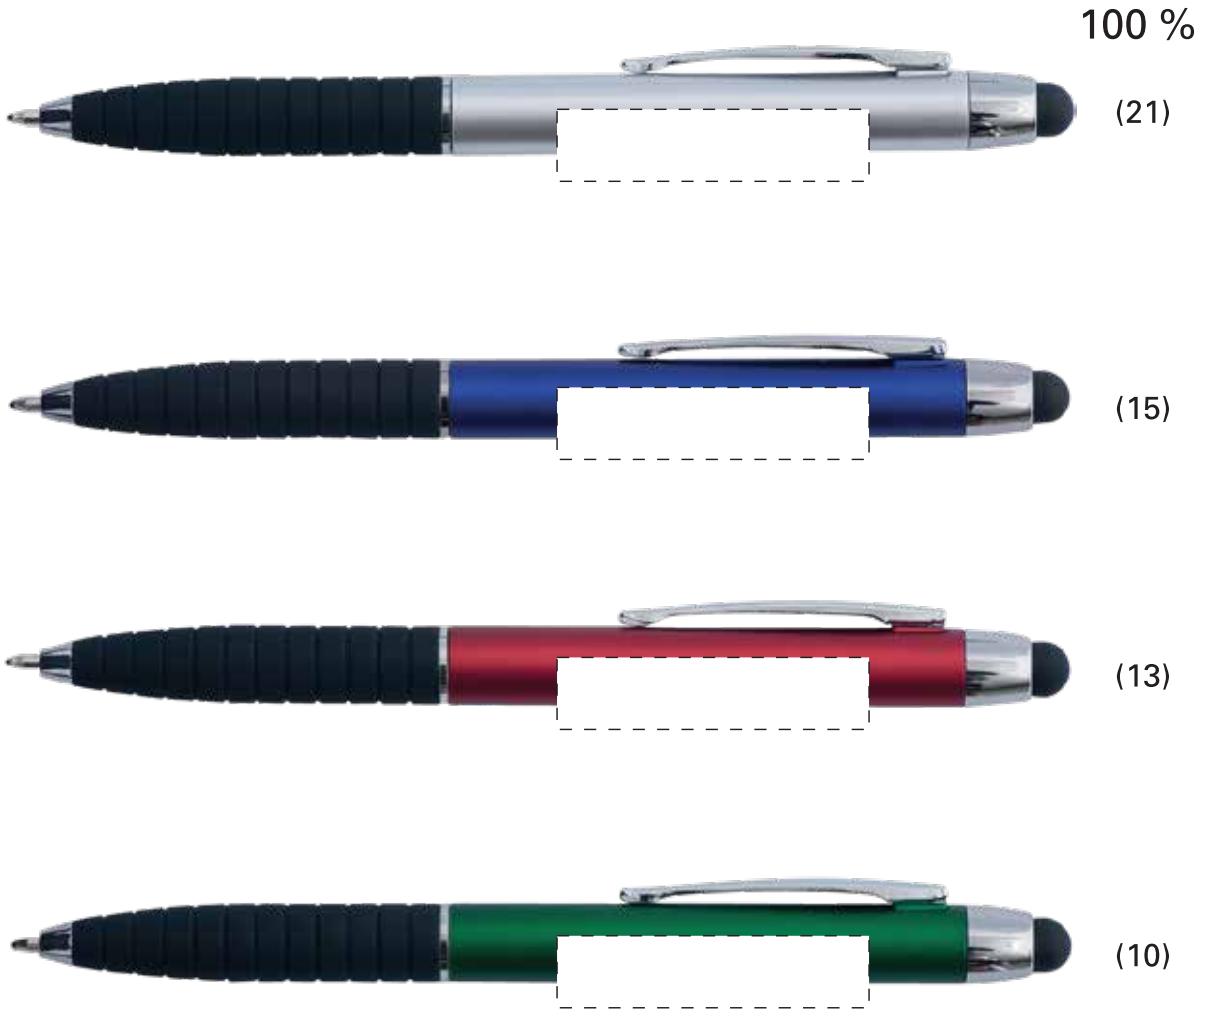

**BRB-1651**

"BOBIGNY" Plastic PEN / STYLUS

Silkscreen : 1 5/8" (W) x 3/8" (H)

Customer is responsible for verification of proofs. PLEASE read carefully before signing!

300 %

Dotted line shows imprint area and will not be printed.