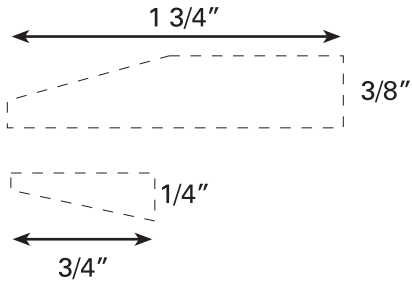

BRB-0064

WHITE CALIPERS

Silkscreen : Top : 1 3/4" (W) x 3/8" (H) irregular
3/4" (W) x 1/4" (H) irregular
Down : 1 1/8" (W) x 3/8" (H)

200 %

100 %

Dotted line shows imprint area
and will not be printed.