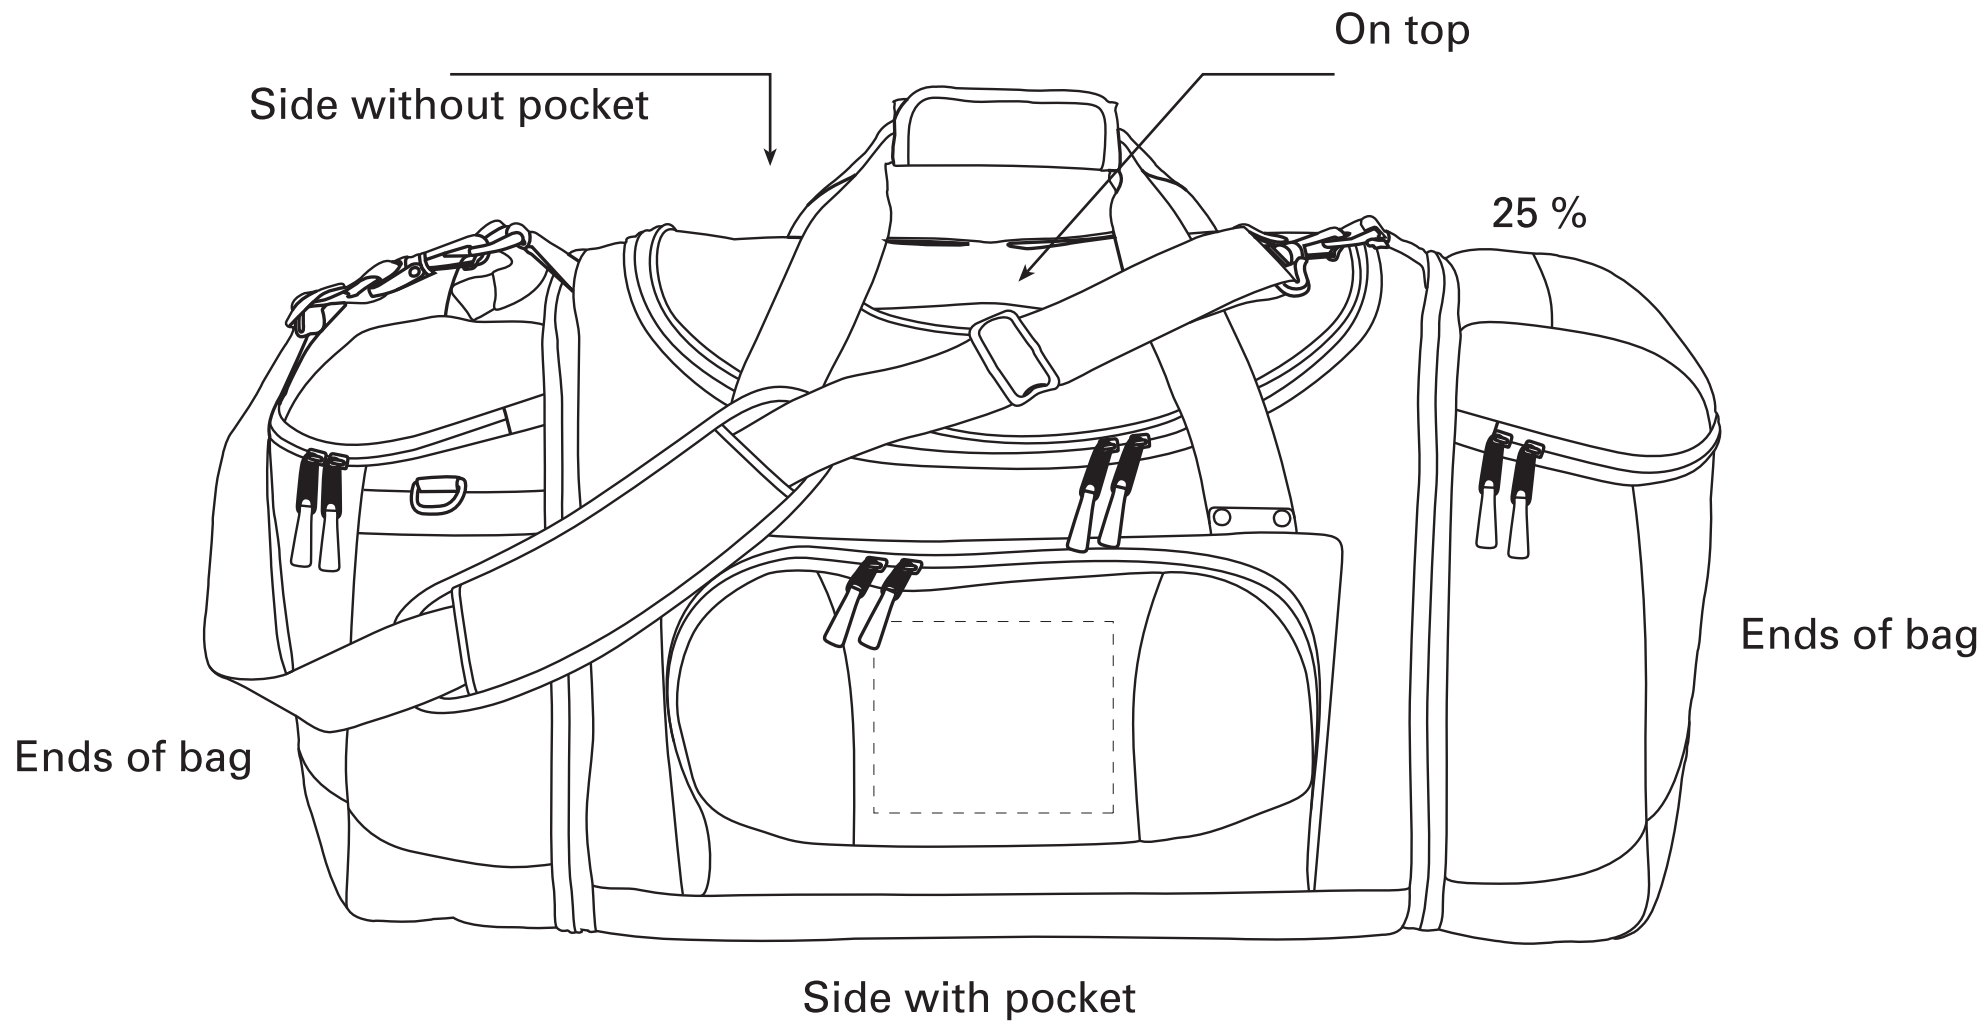

BAG-0464

LARGE 3 IN 1 SPORT BAG

Silkscreen : Side with pocket : 5" (W) x 4" (H)

Side without pocket : 6" (W) x 4" (H)

Ends of bag : 8" (W) x 4" (H)

On top : 5" (W) x 6" (H)

Dotted line shows imprint area
and will not be printed.