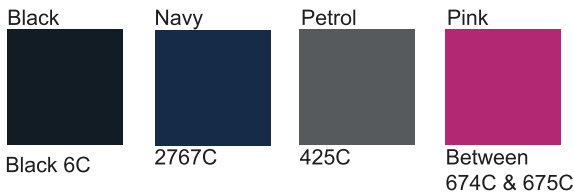

Shoe Pocket

Available Colours and PMS Colours

Textile fabric colours are subject to dye lot variation and will not be exact match to print pantone reference

Measurements (in inches)		
Approx. Dimensions	14"h x 21"w x 12"d	
Volume in Cu In/Litres	3,400 cu. in./55.7 L	
Weight	1.8 lbs/0.8 kg	
Material	600D poly/420D dobby poly	
Decoration Area		
	Loc 1	Loc 2
Embroidery	4.9" diam	6" diam
Screen	5" x 5"	6" x 6"
Description	Front Pocket	Back Pocket