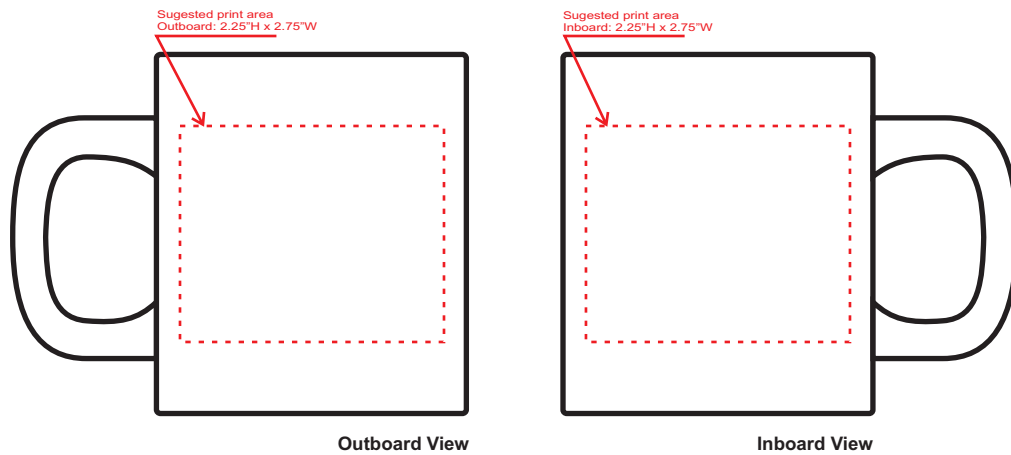

JC 108 Mug

Print Areas

Scale 1:1

JC 108 Mug

JC 108

Inboard / Outboard

Print Area: 2 3/4" W x 2 1/4" H

Wraparound: 7 1/2" W x 2 3/4" H

Size of Mug: 80mm D x 95mm H

Scale 1:2