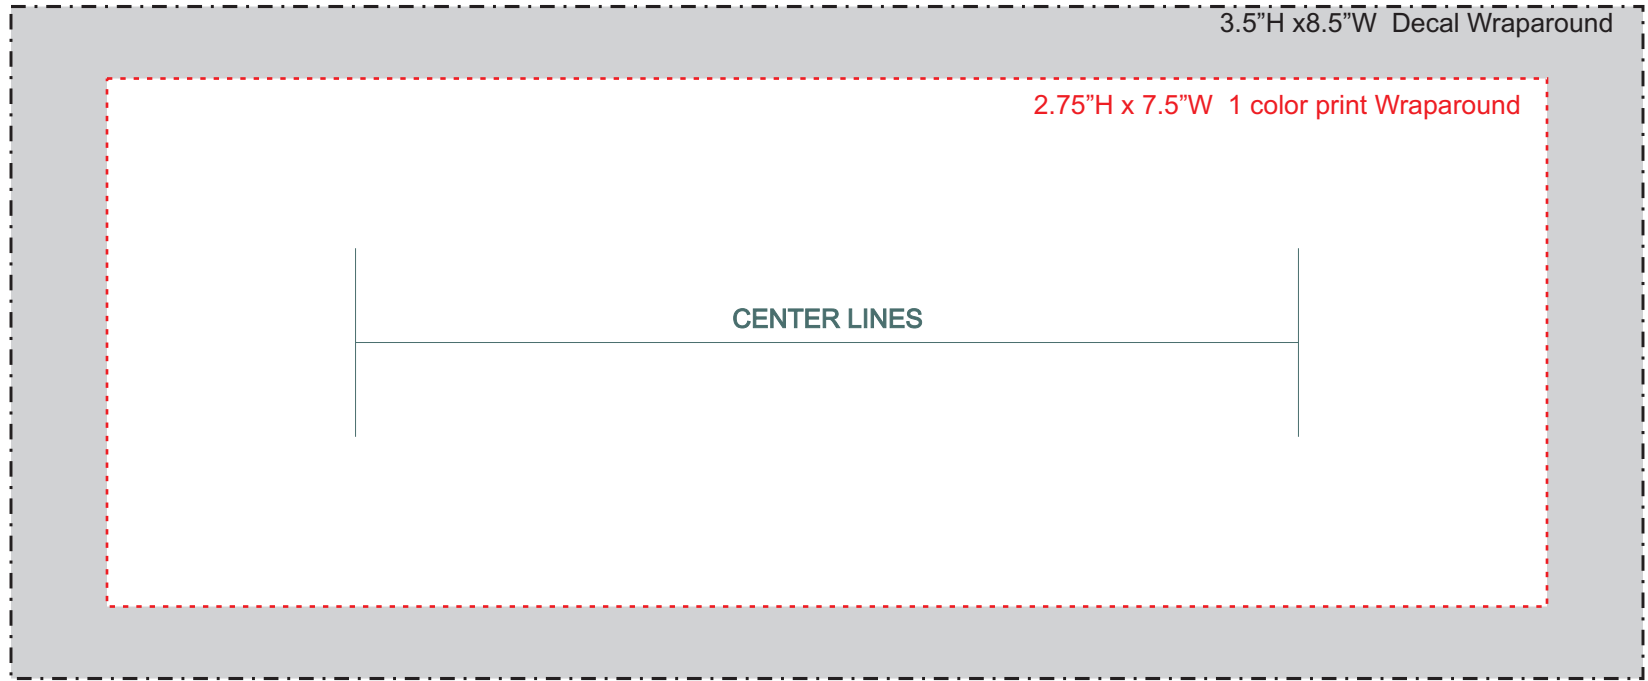

JC 108 Mug

Print Areas

Scale 1:1

JC 108 Mug

JC 108

Inboard / Outboard

Print Area: 2 3/4" W x 2 1/4" H

Wraparound: 7 1/2" W x 2 3/4" H

Size of Mug: 80mm D x 95mm H

Scale 1:2